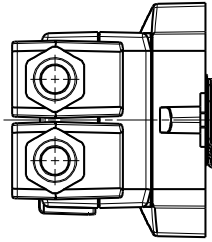

Date: 08.03.2007
Name: SM 230A standard-IP
Wf:
Mstr.:
Scale: 1:1

Drawn	Date	Name	Document description
Mstr.	08.03.2007	SM 230A standard-IP	
Scale	1:1		
Sheet no.	1		

not released for production